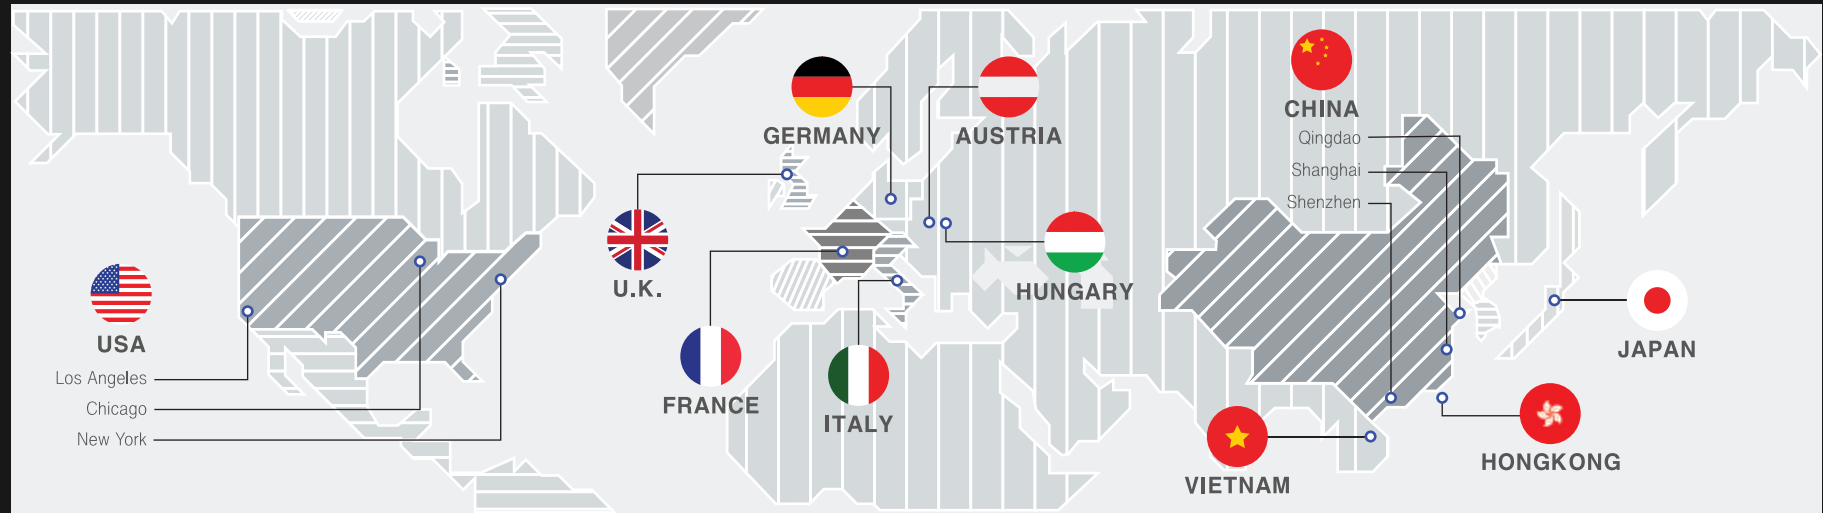

ECL GLOBAL KOREA.,LTD
MAIN PARTNERS

*We are working with more than 150 partners in about 100 countries

USA

Los Angeles

CARGOIS INC

Chicago

IMPEX GLS INC

New York

H & FRIENDS GTL

A.I.F

U.K.

ENI SHIPPING

FRANCE

CONFREIGHT FRANCE SA

GERMANY

CARGO ALLIANCE SERVICE

SF FREIGHT GMBH

ITALY

VECTOR S.P.A. MILANO

AUSTRIA

EC-LOGISTICS

HUNGARY

Q LOGISTICS

VIETNAM

COREANA EXPRESS LIMITED

HONGKONG

COREANA EXPRESS LIMITED

CHINA

Qingdao

QINGDAO TRANSTAR GLOBAL

SHANGHAI LUCKY LOAD INTERNATIONAL

Shenzhen

C&C GLOBAL LOGISTICS

JAPAN

KONAPON CORPORATION